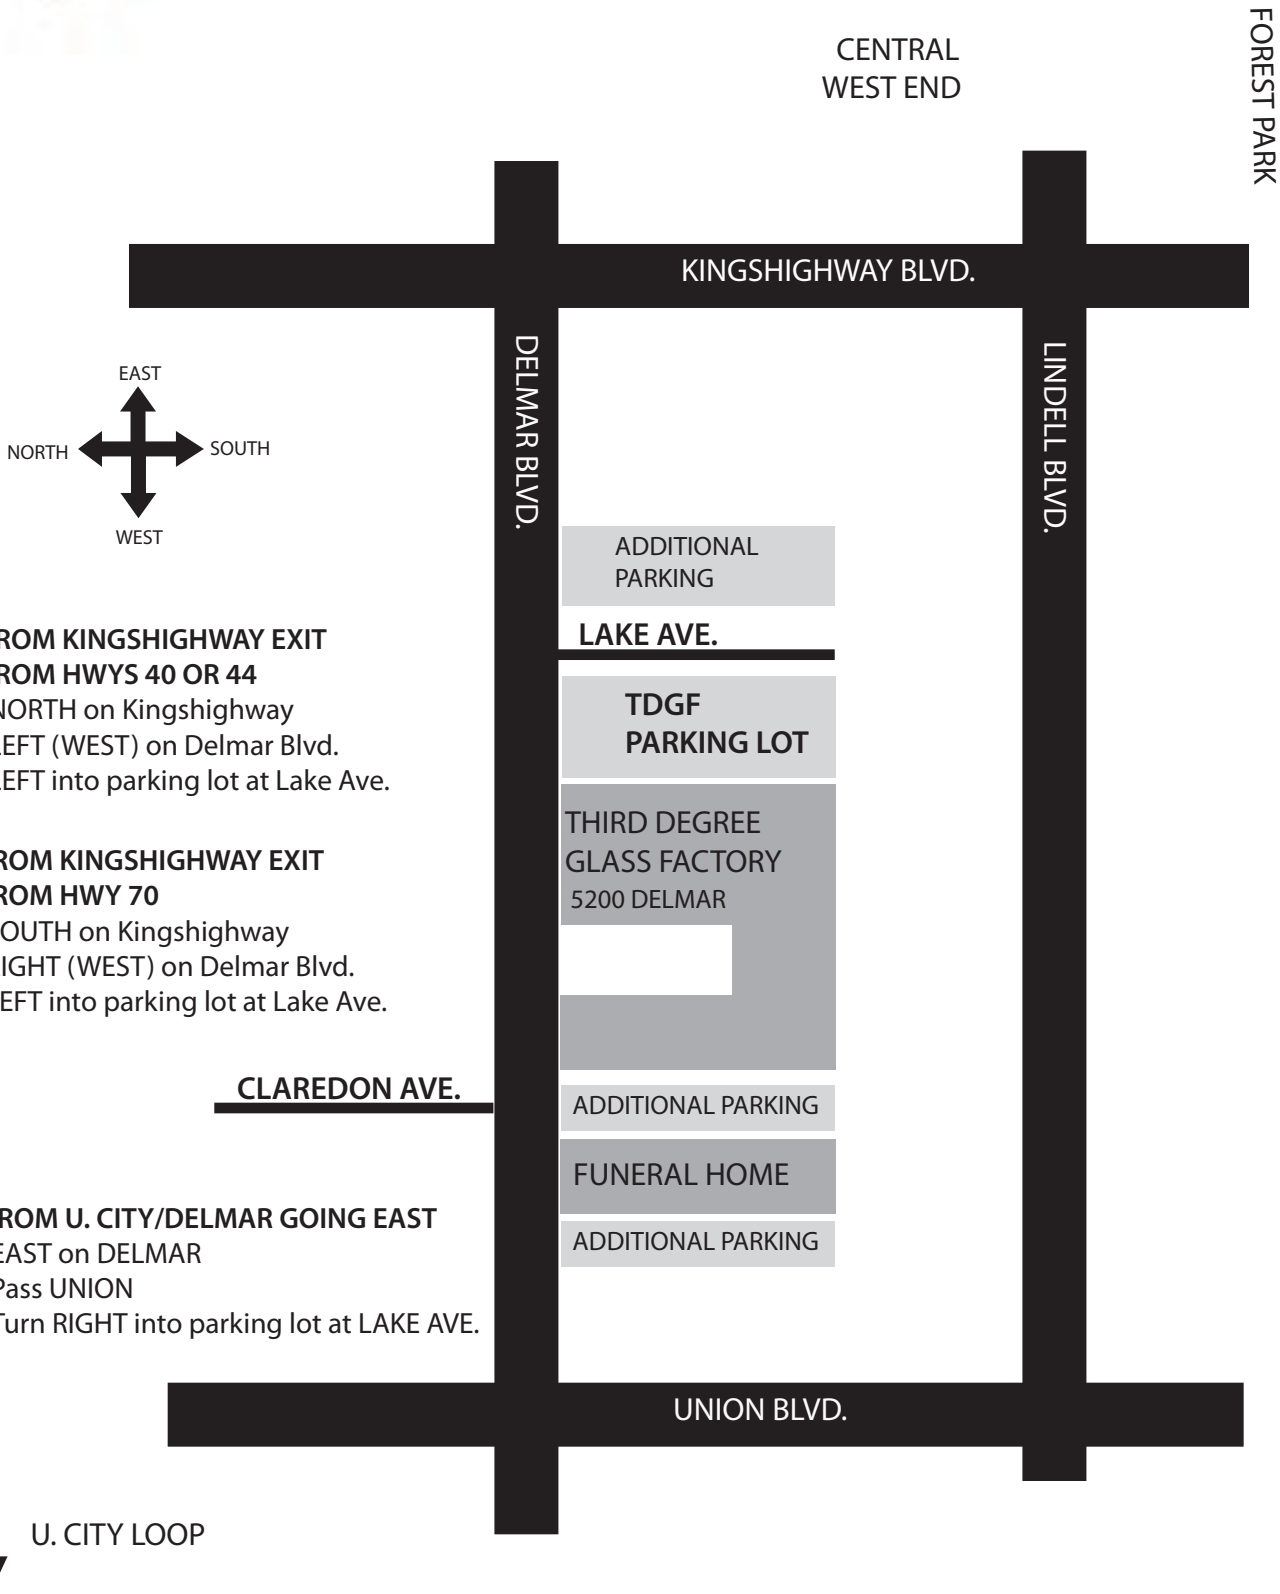

THIRD DEGREE GLASS FACTORY DIRECTIONS AND MAP

- FROM KINGSHIGHWAY EXIT
FROM HWYS 40 OR 44**
- NORTH on Kingshighway
 - LEFT (WEST) on Delmar Blvd.
 - LEFT into parking lot at Lake Ave.

- FROM KINGSHIGHWAY EXIT
FROM HWY 70**
- SOUTH on Kingshighway
 - RIGHT (WEST) on Delmar Blvd.
 - LEFT into parking lot at Lake Ave.

- FROM U. CITY/DELMAR GOING EAST**
- EAST on DELMAR
 - Pass UNION
 - Turn RIGHT into parking lot at LAKE AVE.